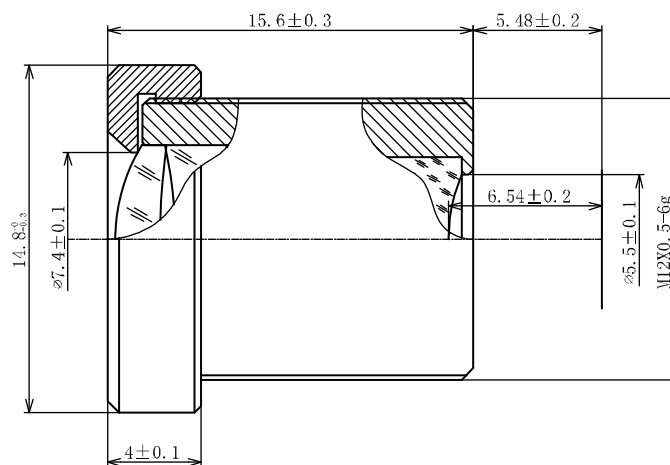

### Order Numbers

- 2000035181 (without IR cut filter)
- 2000035182 (with IR cut filter)

### Key Features

- S-mount lens with optimum price/performance ratio
- 1/3" lens with fixed focal length of 12.0 mm and fixed iris of f/1.8
- Available with IR cut filter (for color cameras) or without IR cut filter (for mono cameras)

Technical Specifications	
Image Circle	1/3"
Focal Length	12.0 mm
Aperture	f/1.8
Iris Type	fixed
MOD	200 mm
Resolution	MP
Angle of View (D / H / V)	28.4° / 22.7° / 17.2°
Back Focal Length	6.54 mm
Mount	M12x0.5-6g

(Dimensions in mm)