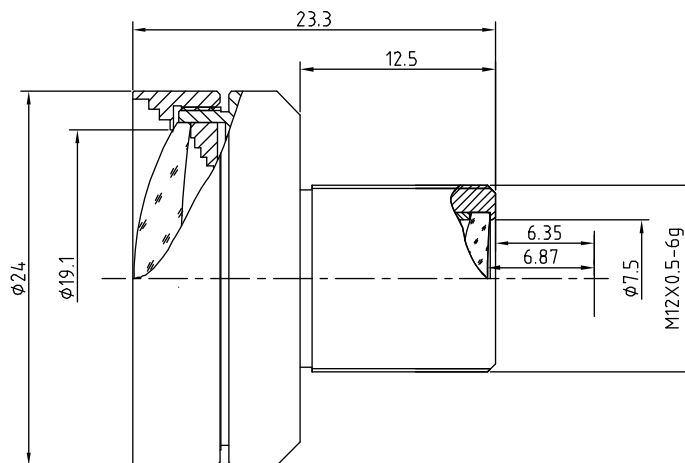

Lens Evetar N118B05518 F1.8 f5.5mm 1/1.8"

Order Numbers

- 2000036386 (without IR cut filter)
- 2000036387 (with IR cut filter)

Key Features

- S-mount lens with optimum price/performance ratio
- 1/1.8" lens with fixed focal length of 5.5 mm and fixed iris of f/1.8
- Available with IR cut filter (for color cameras) or without IR cut filter (for mono cameras)

Technical Specifications	
Image Circle	1/1.8"
Focal Length	5.5 mm
Aperture	f/1.8
Iris Type	fixed
MOD	200 mm
Resolution	MP
Angle of View (D / H / V)	76° / 64.5° / 51°
Back Focal Length	6.87 mm
Mount	M12x0.5-6g

(Dimensions in mm)