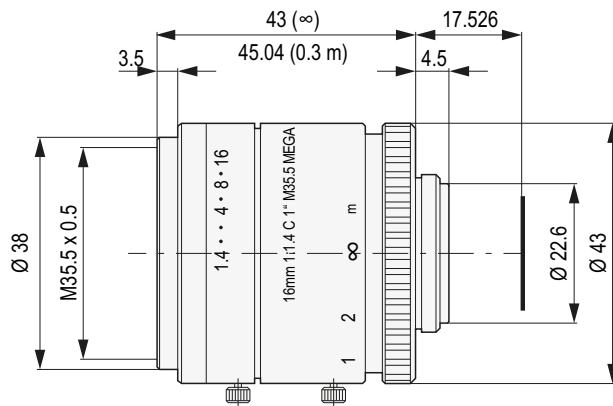

Tel. +65 6367 1355
Fax +65 6367 1255

support.asia@baslerweb.com

www.baslerweb.com

All material in this publication is subject to change without notice and is copyright Basler AG.

Order Number	Description	Applicable Cameras
2200000101	Lens TS2514-MP F1.4 f25mm 1"	C-mount cameras with sensors of up to 1"

Table 1: Lens Type

Dimensions in mm

Fig. 1: Lens Overview

Image Format	1"
Focal Length	25 mm
Aperture Range	<i>f</i> /1.4– <i>f</i> /16
Angle of View	Horizontal: 29.29° Vertical: 21.98°
Resolution	MP
TV Distortion	-0.997 % (on 1" sensor)
Focus Range	0.3 m to infinity
Back Focal Length	15.71 mm in air
Flange Back	17.526 mm
Operation	Focus: manual with locking screw Iris: manual with locking screw
Lens Mount	C-mount
Filter Screw	M35.5 x 0.5
Dimensions	43 mm x 45.04 mm (max.)
Weight	160 g (approx.)
Operating Temperature	-10–50 °C