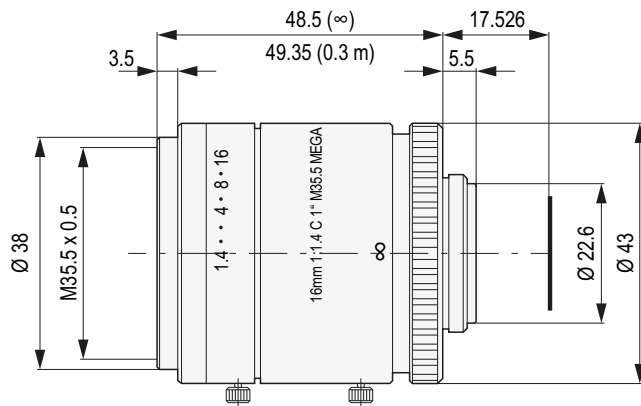

Tel. +65 6367 1355
Fax +65 6367 1255

support.asia@baslerweb.com

www.baslerweb.com

All material in this publication is subject to change without notice and is copyright Basler AG.

Order Number	Description	Applicable Cameras
2200000100	Lens TS1614-MP F1.4 f16mm 1"	C-mount cameras with sensors of up to 1"

Table 1: Lens Type

Dimensions in mm

Fig. 1: Lens Overview

Image Format	1"
Focal Length	16 mm
Aperture Range	<i>f</i> /1.4– <i>f</i> /16
Angle of View	Horizontal: 44.25° Vertical: 33.56°
Resolution	MP
TV Distortion	-1.028 % (on 1" sensor)
Focus Range	0.3 m to infinity
Back Focal Length	12.14 mm in air
Flange Back	17.526 mm
Operation	Focus: manual with locking screw Iris: manual with locking screw
Lens Mount	C-mount
Filter Screw	M35.5 x 0.5
Dimensions	43 mm x 49.35 mm (max.)
Weight	170 g (approx.)
Operating Temperature	-10–50 °C