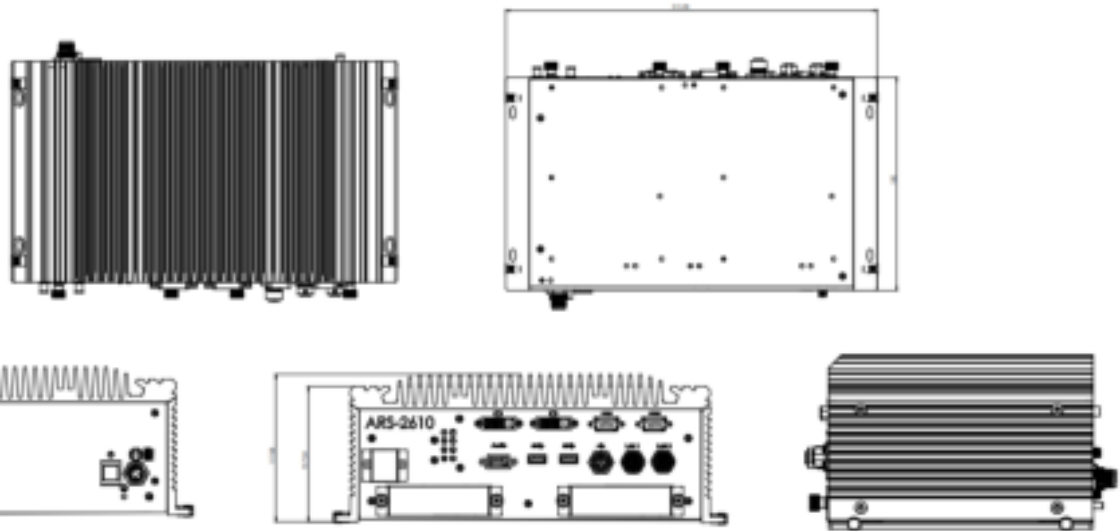

## Dimensions

Unit: mm

## Front/Rear View

## Optional Modules

Voltages	Car. function
AD3600-24V-1/2	SD Card (32GB) or 128GB
AD3600-24V-1/2	SD Card (32GB) or 128GB
AD3600-24V-1/2	SD Card (32GB) or 128GB
AD3600-24V-1/2	SD Card (32GB) or 128GB

Additional product information: See website for optional modules with details.